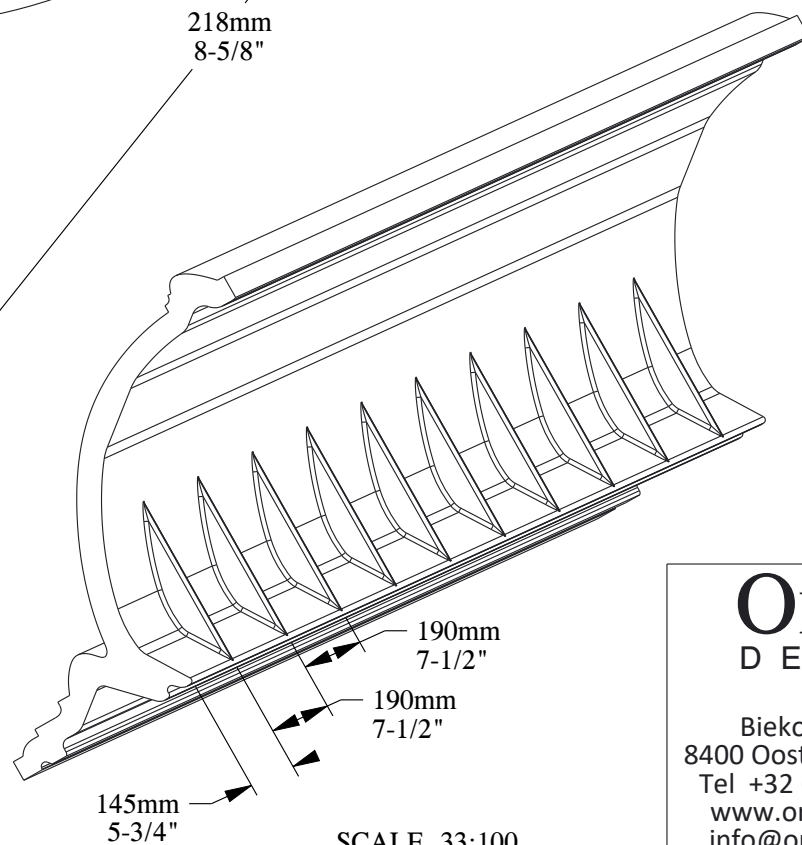

SCALE 1:2

SCALE 33:100

SCALE 33:100

**ORAC**<sup>®</sup>  
DECOR

Biekorfstraat 32  
8400 Oostende - Belgium  
Tel +32 (0)59 80 32 52  
www.oracdecor.com  
info@oracdecor.com

Part name: C900

Designed by: Xavier Donck

Designed on: 02-Sep-2008

Unless otherwise specified: all dimensions are in millimeters and inches, scale 1:1, length 2 meters

All information in this document is Orac's exclusive property. It may in no case be reproduced, even partly, be communicated to a third party or used for any possible purpose without ORAC's express written permission. Further legal information can be found at <https://www.oracdecor.com/en/general-sales-conditions>