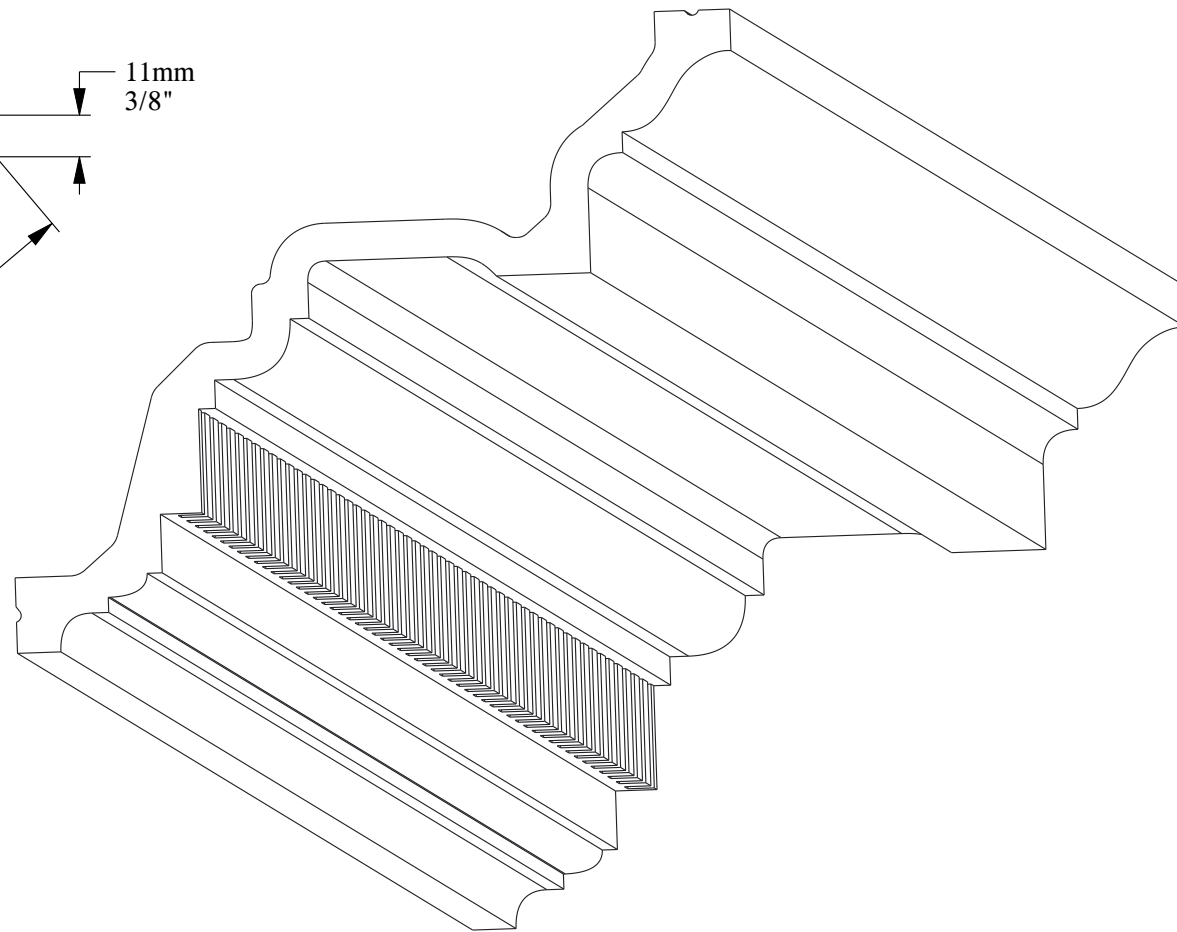

SCALE 1:2

SCALE 1:2

SCALE 33:100

37mm
1-1/2"

ORAC[®]
DECOR

Biekorfstraat 32
8400 Oostende - Belgium
Tel +32 (0)59 80 32 52
www.oracdecor.com
info@oracdecor.com

Part name: C422

Designed by: ORAC

Designed on: 29-Jul-1985

Unless otherwise specified: all dimensions are in millimeters and inches, scale 1:1, length 2 meters

All information in this document is Orac's exclusive property. It may in no case be reproduced, even partly, be communicated to a third party or used for any possible purpose without ORAC's express written permission. Further legal information can be found at <https://www.oracdecor.com/en/general-sales-conditions>